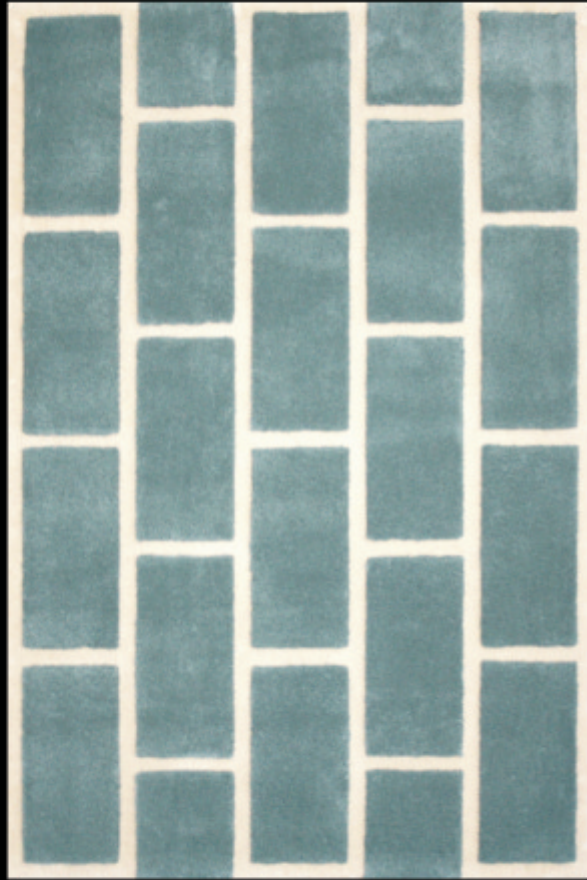

# Collection

2011

We have 100 different color, so it is possible choose another color for this model

MATONNI

\*may choose other colors

I  
Z  
Z  
O  
T  
A  
M

ALÊDO®

Ref.ª Cores

- 220-8
- 161-9

 Find us on Facebook  
[www.ledo.pt](http://www.ledo.pt)

WOOLS OF NEW ZEALAND

PORTUGUESE WOOL

CARPET \* RUGS \* TAPESTRY